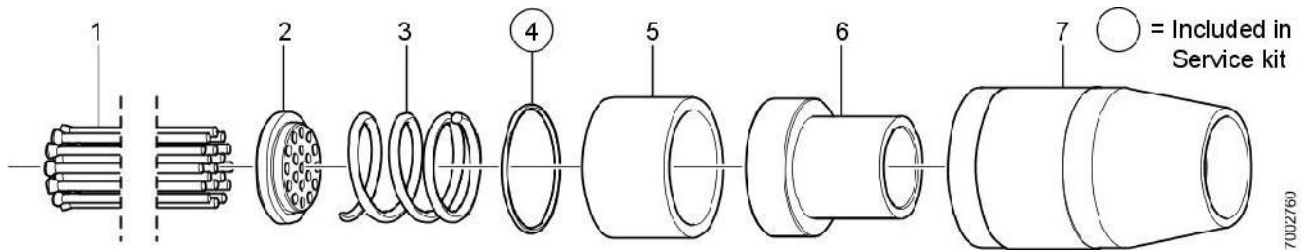

P2540**ServAid****Atlas Copco****Product No. 8425 0103 40****Front part**

For P2540 and P2541

Ref. No.	Ordering No.	Qty	Description	Remark / included in Service kit
1	3512 0071 90	1	Needle set	3mm
2	4112 3002 22	1	Needle holder	
3	4112 3002 23	1	Spring	
4	-	1	Sealing	Service kit 4112 3009 90
5	4112 3002 24	1	Spacer	
6	4112 3002 25	1	Insert	
7	4112 3002 26	1	Front part	